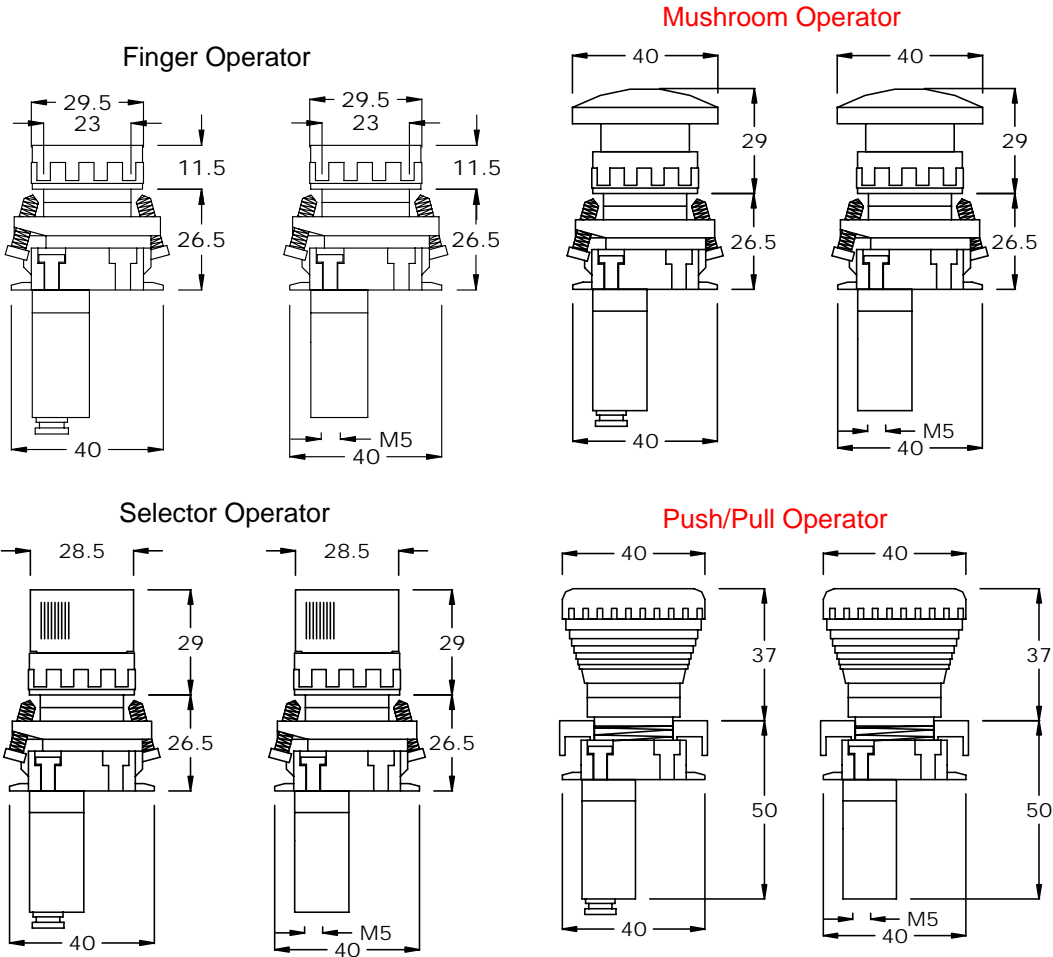

BATTLEFIELD INTERNATIONAL PNEUMATIC VALVES

MANUAL VALVES 22.5mm PANEL MOUNT 3-WAY

Series V01 panel valves are used to control air pilot valves, or to directly control small cylinders. They are easily mounted in pneumatic control panels. The mushroom buttons are red, the selectors are black and the finger operators come with red, white and black colored finger plates. The push/pull operators are red in color as they are often used as emergency stops. When the push/pull buttons are pushed they will stay detented until they are manually pulled back to the starting position. Temperature range is -20C.....+80C. Pressure range is 0.....10 bar .

Part Number With 10/32 or M5 Female Thread	Part Number With 4mm OD Push to Connect Fittings	Description NC= Normally Closed NO= Normally Open
V0132FSXXX V0132FSOXX V0152FSXXX	V0132FSX4X V0132FSO4X V0152FSX4X	Finger Operated 3 way NC Finger Operated 3 way NO Finger Operated 5 way
V0132MSXXX V0132MSOXX V0152MSXXX	V0132MSX4X V0132MSO4X V0152MSX4X	Mushroom Operated 3 way NC Mushroom Operated 3 way NO Mushroom Operated 5 way
V0132TSXXX V0132TSOXX V0152TSXXX	V0132TSX4X V0132TSO4X V0152TSX4X	Selector Operated 3 way NC Selector Operated 3 way NO Selector Operated 5 way
V0132USXXX V0132USOXX V0152USXXX	V0132USX4X V0132USO4X V0152USX4X	Push/Pull Operated 3 way NC Push/Pull Operated 3 way NO Push/Pull Operated 5 way