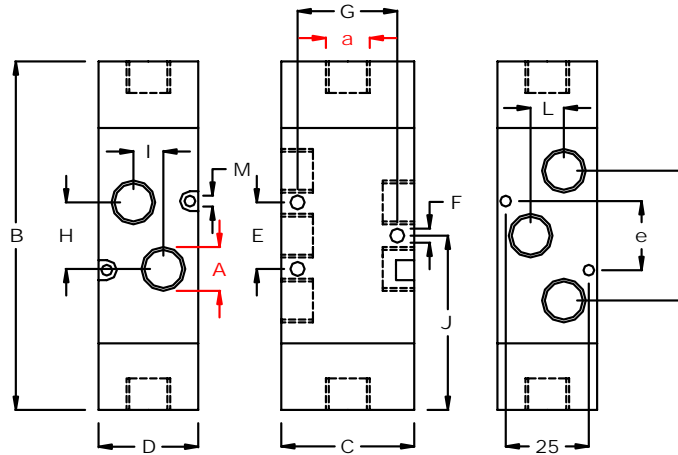

Part Number	Description	Schematic	A	a	Flow	B	C	D	E	F	G	H	I	J	K	L	M	N
V0252PSXXX	1/8"5way,2position, spring return		1/8	1/8	650 l/m	91	30	26	18	4.2 5	23	18	0	43	36	0	3.25	20
V0452PSXXX	1/4"5way,2position, spring return		1/4	1/8	1080 l/m	100	40	30	21	4.2 5	30	20	9	47	39	10	3.25	24.6
V0852PSXXX	1/2"5way,2position, spring return		1/2	1/8	3500 l/m	167	60	40	40	5.5	50	40	0	81	80	0	N/A	50
V0252PPXXX	1/8"5way,2position, double pilot		1/8	1/8	650 l/m	96	30	26	18	4.2 5	23	18	0	48	36	0	3.25	20
V0452PPXXX	1/4"5way,2position, double pilot		1/4	1/8	1080 l/m	105	40	30	20	4.2 5	30	20	9	52.5	39	10	3.25	24.6
V0852PPXXX	1/2"5way,2position, double pilot		1/2	1/8	3500 l/m	172	60	40	40	5.5	50	40	0	86	80	0	N/A	50
V0252PPDXX	1/8"5way,2position, dominating pilot		1/8	1/8	650 l/m	96	30	26	18	4.2 5	23	18	0	48	36	0	3.25	20
V0452PPDXX	1/4"5way,2position, dominating pilot		1/4	1/8	1080 l/m	105	40	30	20	4.2 5	30	20	9	52.5	39	10	3.25	24.6
V0253PPCXX	1/8"5way,3position,double pilot,closed center		1/8	1/8	650 l/m	108	30	26	18	4.2 5	23	18	0	60	36	0	3.25	20
V0453PPCXX	1/4"5way,3position,double pilot,closed center		1/4	1/8	1080 l/m	105	40	30	20	4.2 5	30	20	9	52.5	39	10	3.25	24.6
V0853PPCXX	1/2"5way,3position,double pilot,closed center		1/2	1/8	3500 l/m	192	60	40	40	5.5	50	40	0	96	80	0	N/A	50
V0253PPOXX	1/8"5way,3position,double pilot, open center		1/8	1/8	650 l/m	108	30	26	18	4.2 5	23	18	0	60	36	0	3.25	20
V0453PPOXX	1/4"5way,3position,double pilot, open center		1/4	1/8	1080 l/m	105	40	30	20	4.2 5	30	20	9	52.5	39	10	3.25	24.6
V0853PPOXX	1/2"5way,3position,double pilot, open center		1/2	1/8	3500 l/m	192	60	40	40	5.5	50	40	0	96	80	0	N/A	50